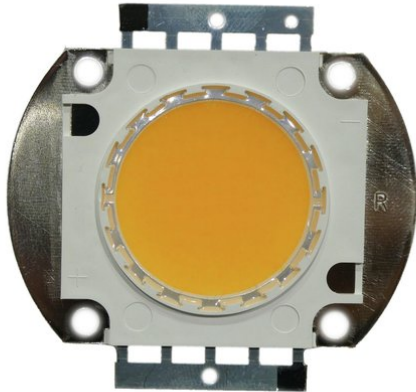

LED COB 100W WW Audience Blinder 2x100W LED COB WW

Art.-Nr.: E6511280
GTIN: 4026397732023

Listenpreis: 45.07 €
inkl. 19% Mwst.

LED COB 100W WW Audience Blinder 2x100W LED COB WW

Art.-Nr.: E6511280
GTIN: 4026397732023