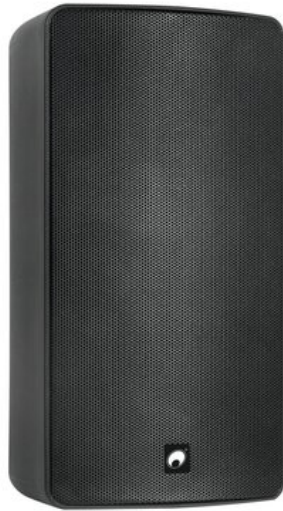

## OMNITRONIC ODP-208 Installation Speaker 16 ohms black

Weather-proof 8" wall speaker (IP65) with mount, 150 W RMS

Art. No.: 11036958

GTIN: 4026397722970

**List price: 272.51 €**

incl. 19% VAT.

The speakers have a brilliant sound pattern and are available in a low ohm (16 ohms) and in a 100 V version. These two cover both small and large installations. A rotatable mounting bracket is included in the delivery. A swivel wall mount with matching colors is optionally available.

With their weatherproofed (IP65) plastic cabinet the ODP speakers are well prepared for outdoor use, indoor use is of course also possible.

### Features:

- 16-ohm PA speaker systems with an excellent sound for general applications
- 2-way system with 20 cm woofer (8") and 2.5 cm dome tweeter (1")
- Durable plastic cabinet with metal grille
- Screw plug terminal for easy handling
- With mounting bracket
- Suitable for outdoor use IP65
- For application areas such as: Trade fair and shop fitting; restaurants, bars and hotels; product presentations and lectures
- Black aluminum grille