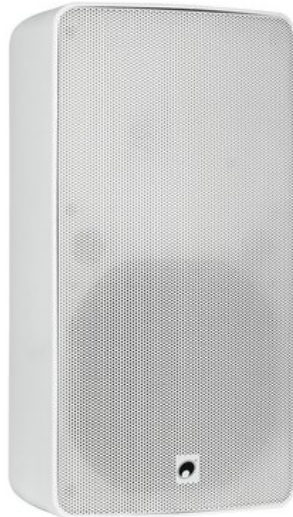

OMNITRONIC ODP-208 Installation Speaker 16 ohms white

Weather-proof 8" wall speaker (IP65) with mount, 150 W RMS

Art. No.: 11036959

GTIN: 4026397629774

List price: 272.51 €

incl. 19% VAT.

Description:

Great sound - also runs with 100 volts

The speakers have a brilliant sound pattern and are available in a low ohm (16 ohms) and in a 100 V version. These two cover both small and large installations. A rotatable mounting bracket is included in the delivery. A swivel wall mount with matching colors is optionally available.

With their weatherproofed (IP65) plastic cabinet the ODP speakers are well prepared for outdoor use, indoor use is of course also possible.

Features:

- 16-ohm PA speaker systems with an excellent sound for general applications
- 2-way system with 20 cm woofer (8") and 2.5 cm dome tweeter (1")
- Durable plastic cabinet with metal grille
- Screw plug terminal for easy handling
- With mounting bracket
- Suitable for outdoor use IP65
- For application areas such as: Trade fair and shop fitting; restaurants, bars and hotels; product presentations and lectures

Length: 0.35 m

Width: 0.30 m

Height: 0.51 m

Technical specifications:

IP classification:	IP65
Power:	Program: 300W Rated: 150W RMS
Frequency range:	60 - 18000 Hz
Sensitivity:	94 dB (1W/1m)
Max. SPL:	116 dB
Dispersion angle:	90° x 50°
Impedance:	16 ohms
Attachment system:	Mounting bracket
Connections:	Speaker via screw terminal
Crossover frequency:	2300 Hz
Speaker:	1 x woofer 8" Voice coil lows 2" 1 x dome tweeter 1" Voice coil calotte tweeter 1"
Type of speaker:	Compact cabinet speaker; on ceiling/on wall speaker
Color:	White
Dimensions:	Width: 24,1 cm Depth: 28,5 cm Height: 45 cm
Weight:	9,40 kg