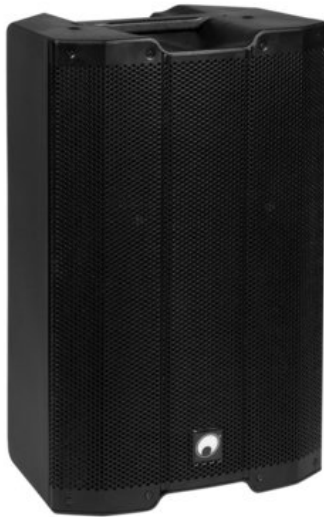

OMNITRONIC XIRA-215A Active 2-Way Speaker FIR-DSP

Active speaker with 15" woofer, 1,35" driver, 300 W RMS LF, 50 W RMS HF

Art. No.: 11039019

GTIN: 4026397699678

List price: 451.01 €

incl. 19% VAT.

Features:

- Active 15/2 full range system for mobile live and DJ applications
- DSP-controlled biamp amplifier (class D)
- 2-way bassreflex enclosure with 38 cm woofer and 3.5 cm titanium driver
- Line input (XLR/6.3 mm jack) with separate level control
- Mic/line input (XLR/6.3 mm jack) with separate level control
- Mixed output for linking further active speaker systems
- Digital signal processor FIR Filter
- Dual flange
- Black metal grille
- 2 Rugged carrying handles
- Application possibility: Standing; monitoring; on stand
- DSP presets: MUSIC; DJ; MONITOR; SUB
- For application areas such as: Clubs/dancing school; mobile use; mobile djs / entertainer; rental

Package contents

- 1 x top, 1 x user manual, 1 x power cord

Logistic

EAN / GTIN: 4026397699678

Weight: 23,25 kg

Length: 0.48 m

Width: 0.44 m

Height: 0.75 m