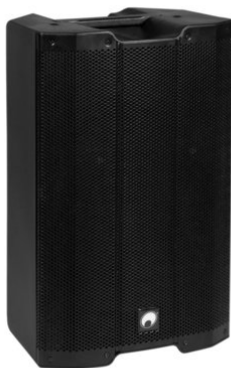

XIRA-215A Active 2-Way Speaker FIR-DSP

Active speaker with 15" woofer, 1,35" driver, 300 W RMS
LF, 50 W RMS HF

Art. No.: 11039019

GTIN: 4026397699678

List price: 451.01 €
incl. 19% VAT.

XIRA-215A Active 2-Way Speaker FIR-DSP

Active speaker with 15" woofer, 1,35" driver, 300 W RMS
LF, 50 W RMS HF

Art. No.: 11039019

GTIN: 4026397699678

Features:

- Active 15/2 full range system for mobile live and DJ applications
 - DSP-controlled biamp amplifier (class D)
 - 2-way bassreflex enclosure with 38 cm woofer and 3.5 cm titanium driver
 - Line input (XLR/6.3 mm jack) with separate level control
 - Mic/line input (XLR/6.3 mm jack) with separate level control
 - Mixed output for linking further active speaker systems
 - Digital signal processor FIR Filter
 - Dual flange
 - Black metal grille
 - 2 Rugged carrying handles
 - Application possibility: Standing; monitoring; on stand
 - DSP presets: MUSIC; DJ; MONITOR; SUB
 - For application areas such as: Clubs/dancing school; mobile use; mobile djs / entertainer; rental
- Package contents