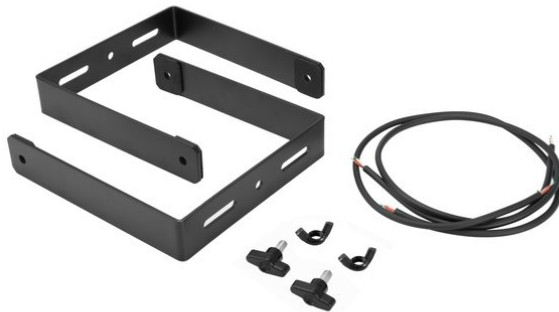

MOLLY-6 Extension Bracket black 2x

Art. No.: 11039054

GTIN: 4026397684360

List price: 35.58 €
incl. 19% VAT.

MOLLY-6 Extension Bracket black 2x

Art. No.: 11039054

GTIN: 4026397684360

Features:

- 2 x mounting bracket, 2 x speaker cable, 1 x knurled screw, 1 x nut