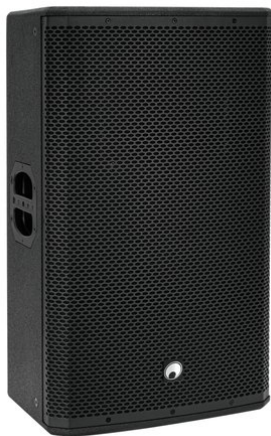

PAS-215 MK4 2-way Top

Passive speaker with 15" woofer, 1" driver and 400 W RMS

Art. No.: 11039556

GTIN: 4026397739299

List price: 546.21 €
incl. 19% VAT.

PAS-215 MK4 2-way Top

Passive speaker with 15" woofer, 1" driver and 400 W RMS

Art. No.: 11039556

GTIN: 4026397739299

Features:

- Trapezoidal, multi-functional multiplex cabinet with scratch-resistant lacquer surface
 - Optimized for combination with PAS subwoofers
 - Dual flange
 - With rigging points
 - Black metal grille with acoustic foam
 - Rugged carrying handle
 - Application possibility: Standing; suspended; monitoring; on stand
 - For application areas such as: Clubs/dancing school; installation; mobile use; mobile djs / entertainer; restaurants, bars and hotels; rental
- Package contents
- 1 x compact cabinet speaker, 1 x user manual