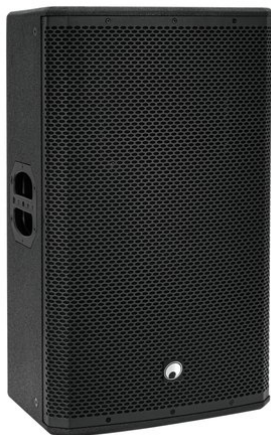

PAS-215A MK4 2-way Top, active, DSP, BT

Active speaker with 15" woofer, 1" driver, 100 W HF, 50 W
RMS HF

Art. No.: 11039557

GTIN: 4026397739305

List price: 653.31 €
incl. 19% VAT.

PAS-215A MK4 2-way Top, active, DSP, BT

Active speaker with 15" woofer, 1" driver, 100 W HF, 50 W
RMS HF

Art. No.: 11039557

GTIN: 4026397739305

Features:

- Active PA speaker system for touring applications and permanent installations
 - Optimized for combination with PAS subwoofers
 - DSP-controlled biamp amplifier (class D)
 - Trapezoidal, multi-functional multiplex cabinet with monitor shape
 - Stereo Bluetooth link for wireless stereo operation with 2 systems linked together
 - Digital signal processor
 - DSP presets: MUSIC; LIVE; CLUB; VOICE
 - Black metal grille with acoustic foam
 - With rigging points
 - Dual flange
 - 2 Rugged carrying handles
 - Control via Bluetooth
 - Bluetooth: operating range up to 10m
- Package contents