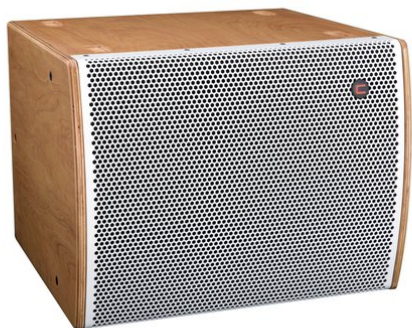

iFIX13S G2 Vented Subwoofer natural/white

Compact 15" subwoofer with 800 W AES power

Art. No.: 11043635

GTIN:

List price: on demand €
incl. 19% VAT.

iFIX13S G2 Vented Subwoofer natural/white

Compact 15" subwoofer with 800 W AES power

Art. No.: 11043635

GTIN:

Features:

- High efficiency for incredible SPL to size ratio
 - With rigging points
 - Available in various colors
 - For further information about this product, please refer to the Data Sheet under "Downloads"
- Package contents
- 1 x bass, 1 x screw plug-in terminal