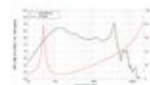

LAVOCE SSF082.00L 8" Subwoofer Ferrite, Magnet Steel Basket Driver

350 W AES, 8 ohms, 87 dB, 50 - 500 Hz

Art. No.: 12602517

GTIN: 4026397635041

List price: 105.91 €

incl. 19% VAT.

Features:

- For further information about this product, please refer to the Data Sheet under "Downloads"

Package contents

- 1 x device

Logistic

EAN / GTIN: 4026397635041

Weight: 4,78 kg

Length: 0.26 m

Width: 0.26 m

Height: 0.17 m

Technical specifications:

Power:	Program: 700W Rated: 350W AES
Frequency range:	50 - 500 Hz
Sensitivity:	87 dB
Impedance:	8 ohms
Speaker:	Woofer 8" with ferrit magnet Basket material: steel Voice coil lows 2"
Weight:	4,10 kg