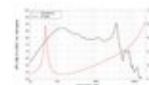

LAVOCE SSF122.50L 12" Subwoofer Ferrite, Magnet Steel Basket Driver

400 W AES, 8 ohms, 93 dB, 40 - 500 Hz

Art. No.: 12602527

GTIN: 4026397635140

List price: 177.31 €

incl. 19% VAT.

Features:

- For further information about this product, please refer to the Data Sheet under "Downloads"

Technical specifications:

Power:	Program: 800W Rated: 400W AES
Frequency range:	40 - 500 Hz
Sensitivity:	93 dB
Impedance:	8 ohms
Speaker:	Woofer 12" with ferrit magnet Basket material: steel Voice coil lows 2,5"
Weight:	8,65 kg