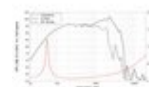

LAVOCE WAF122.50 12" Woofer, Ferrite, Magnet Aluminium Basket Driver Art. No.: 12602528
350 W AES, 8 ohms, 97 dB, 60 - 3000 Hz

GTIN: 4026397632620

List price: 172.55 €

incl. 19% VAT.

Features:

- For further information about this product, please refer to the Data Sheet under "Downloads"

Technical specifications:

Power:	Program: 700W Rated: 350W AES
Frequency range:	60 - 3000 Hz
Sensitivity:	97 dB
Impedance:	8 ohms
Speaker:	Woofer 12" with ferrite magnet Basket material: aluminum Voice coil lows 2,5"
Weight:	6,35 kg

Logistic

EAN / GTIN: 4026397632620
Weight: 7,60 kg
Length: 0.46 m
Width: 0.35 m
Height: 0.28 m