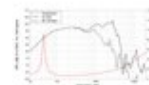

LAVOCE WSF152.50 15" Woofer, Ferrite, Magnet Steel Basket Driver

250 W AES, 8 ohms, 97,5 dB, 45 - 3000 Hz

Art. No.: 12602532

GTIN: 4026397635195

List price: 136.85 €

incl. 19% VAT.

Features:

- For further information about this product, please refer to the Data Sheet under "Downloads"

Package contents

- 1 x device

Logistic

EAN / GTIN: 4026397635195

Weight: 6,20 kg

Length: 0.44 m

Width: 0.44 m

Height: 0.20 m

Technical specifications:

Power:	Program: 500W Rated: 250W AES
Frequency range:	45 - 3000 Hz
Sensitivity:	97,5 dB
Impedance:	8 ohms
Speaker:	Woofer 15" with ferrit magnet Basket material: steel Voice coil lows 2,5"
Weight:	5,45 kg