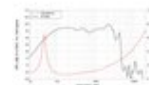

LAVOCE SSF153.00 15" Subwoofer Ferrite, Magnet Steel Basket Driver

400 W AES, 8 ohms, 98 dB, 45 - 2000 Hz

Art. No.: 12602533

GTIN: 4026397635201

List price: 177.31 €

incl. 19% VAT.

Features:

- For further information about this product, please refer to the Data Sheet under "Downloads"

Technical specifications:

Power:	Program: 800W Rated: 400W AES
Frequency range:	45 - 2000 Hz
Sensitivity:	98 dB
Impedance:	8 ohms
Speaker:	Woofer 15" with ferrit magnet Basket material: steel Voice coil lows 3"
Weight:	7,70 kg