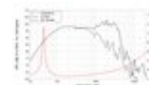

LAVOCE WAF153.00 15" Woofer, Ferrite, Magnet Aluminium Basket Driver Art. No.: 12602534
500 W AES, 8 ohms, 99 dB, 45 - 3000 Hz

GTIN: 4026397635218

List price: 224.91 €

incl. 19% VAT.

Features:

- For further information about this product, please refer to the Data Sheet under "Downloads"

Technical specifications:

Power:	Program: 1000W Rated: 500W AES
Frequency range:	45 - 3000 Hz
Sensitivity:	99 dB
Impedance:	8 ohms
Speaker:	Woofer 15" with ferrite magnet Basket material: aluminum Voice coil lows 3"
Weight:	9,40 kg

Logistic

EAN / GTIN: 4026397635218
Weight: 11,50 kg
Length: 0.46 m
Width: 0.46 m
Height: 0.21 m