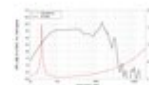

LAVOCE SAF184.02 18" Subwoofer Ferrite, Magnet Aluminium Basket Driver Art. No.: 12602540
1200 W AES, 8 ohms, 97 dB, 40 - 1000 Hz GTIN: 4026397624762

List price: 320.11 €
incl. 19% VAT.

Features:

- For further information about this product, please refer to the Data Sheet under "Downloads"

Technical specifications:

Power:	Program: 2400W Rated: 1200W AES
Frequency range:	40 - 1000 Hz
Sensitivity:	97 dB
Impedance:	8 ohms
Speaker:	Woofer 18" with ferrit magnet Basket material: aluminum Voice coil lows 4"
Weight:	13,35 kg