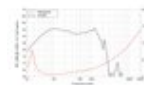

LAVOCE SAF214.50 21" Subwoofer Ferrite, Magnet Aluminium Basket Driver Art. No.: 12602552
2000 W AES, 8 ohms, 96 dB, 30 - 1000 Hz

GTIN:

List price: 510.51 €

incl. 19% VAT.

Features:

- For further information about this product, please refer to the Data Sheet under "Downloads"

Package contents

- 1 x device

Logistic

Technical specifications:

Power:	Program: 4000W Rated: 2000W AES
Frequency range:	30 - 1000 Hz
Sensitivity:	96 dB
Impedance:	8 ohms
Speaker:	Woofer 21" with ferrit magnet Basket material: aluminum Voice coil lows 4,5"
Weight:	17,85 kg