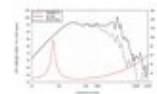

LAVOCE WAF102.50A-16 10" Woofer Ferrite Magnet Aluminium Basket Driver No.: 12602553
250 W AES, 16 ohms, 98,5 dB, 70 - 4000 Hz

GTIN:

List price: 141.61 €

incl. 19% VAT.

Features:

- For further information about this product, please refer to the Data Sheet under "Downloads"

Package contents

- 1 x speaker

Logistic

Technical specifications:

Power:	Program: 500W Rated: 250W AES
Frequency range:	70 - 4000 Hz
Sensitivity:	98,5 dB
Impedance:	16 ohms
Speaker:	Woofer 10" with ferrit magnet Basket material: aluminum Voice coil lows 2,5"
Weight:	4,65 kg