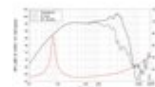

LAVOCE WAN102.50-16 10" Woofer, Neodym, Aluminium Basked

300 W AES, 16 ohms, 97 dB, 80 - 4000 Hz

Art. No.: 12602554

GTIN:

List price: 189.21 €

incl. 19% VAT.

Features:

Logistic

Technical specifications:

Power:	Program: 600W Rated: 300W AES
Frequency range:	80 - 4000 Hz
Sensitivity:	97 dB
Impedance:	16 ohms
Speaker:	Woofer 10" with neodymium magnet Basket material: aluminum Voice coil lows 2,5"
Weight:	4,75 kg