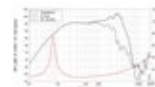

LAVOCE WAN102.50-16 10" Woofer, Neodym, Aluminium Basked
300 W AES, 16 ohms, 97 dB, 80 - 4000 Hz

Art. No.: 12602554

GTIN:

List price: 189.21 €

incl. 19% VAT.

Features:

Logistic

Technical specifications:

Power:	Program: 600W Rated: 300W AES
Frequency range:	80 - 4000 Hz
Sensitivity:	97 dB
Impedance:	16 ohms
Speaker:	Woofer 10" with neodymium magnet Basket material: aluminum Voice coil lows 2,5"
Weight:	4,75 kg