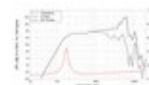

LAVOCE MAN061.80 6.5" Midrange-Woofer, Neodymium Magnet Aluminium Basket Driver
150 W AES, 8 ohms, 95,5 dB, 170 - 6000 Hz

GTIN: 4026397635256

List price: 129.71 €

incl. 19% VAT.

Features:

- For further information about this product, please refer to the Data Sheet under "Downloads"

Technical specifications:

Power:	Program: 300W Rated: 150W AES
Frequency range:	170 - 6000 Hz
Sensitivity:	95,5 dB
Impedance:	8 ohms
Speaker:	Midrange speaker 6,5" with neodymium magnet Basket material: aluminum Voice coil midrange speaker 1,8"
Weight:	1,13 kg