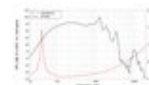

LAVOCE WAN154.01 15" Woofer, Neodymium Magnet Aluminium Basket Driver.: 12602622
1000 W AES, 8 ohms, 98 dB, 40 - 1000 Hz

GTIN: 4026397624700

List price: 391.51 €

incl. 19% VAT.

Features:

- For further information about this product, please refer to the Data Sheet under "Downloads"

Package contents

- 1 x device

Logistic

EAN / GTIN: 4026397624700

Weight: 11,00 kg

Length: 0.45 m

Width: 0.45 m

Height: 0.24 m

Technical specifications:

Power:	Program: 2000W Rated: 1000W AES
Frequency range:	40 - 1000 Hz
Sensitivity:	98 dB
Impedance:	8 ohms
Speaker:	Woofer 15" with neodymium magnet Basket material: aluminum Voice coil lows 4"
Weight:	8,30 kg