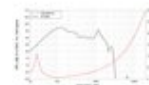

LAVOCE SAN214.50 21" Subwoofer Neodymium Magnet Aluminium Basket Driver 402627
1700 W AES, 8 ohms, 98,5 dB, 30 - 1000 Hz GTIN: 4026397624663

List price: 784.21 €

incl. 19% VAT.

Features:

- For further information about this product, please refer to the Data Sheet under "Downloads"

Package contents

- 1 x speaker

Logistic

EAN / GTIN: 4026397624663

Weight: 19,60 kg

Length: 0.65 m

Width: 0.65 m

Height: 0.31 m

Technical specifications:

Power:	Program: 3400W Rated: 1700W AES
Frequency range:	30 - 1000 Hz
Sensitivity:	98,5 dB
Impedance:	8 ohms
Speaker:	Woofer 21" with neodymium magnet Basket material: aluminum Voice coil lows 4,5"
Weight:	14,80 kg