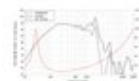

LAVOCE WAN124.01 12" Woofer, Neodymium Magnet Aluminium Basket Driver: 12602632
1000 W AES, 8 ohms, 96 dB, 40 - 2000 Hz

GTIN:

List price: 386.75 €

incl. 19% VAT.

Features:

- For further information about this product, please refer to the Data Sheet under "Downloads"

Package contents

- 1 x device

Logistic

Technical specifications:

Power:	Program: 2000W Rated: 1000W AES
Frequency range:	40 - 2000 Hz
Sensitivity:	96 dB
Impedance:	8 ohms
Speaker:	Woofer 12" with neodymium magnet Basket material: aluminum Voice coil lows 4"
Weight:	7,70 kg