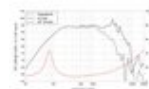

LAVOCE WSF081.82-16 8" Woofer, Ferrite, Magnet Steel Basket Driver
150 W AES, 16 ohms, 96 dB, 80 - 5000 Hz

Art. No.: 12602635

GTIN:

List price: 54.62 €

incl. 19% VAT.

Features:

- For further information about this product, please refer to the Data Sheet under "Downloads"

Package contents

- 1 x speaker

Logistic

Technical specifications:

Power:	Program: 300W Rated: 150W AES
Frequency range:	80 - 5000 Hz
Sensitivity:	96 dB
Impedance:	16 ohms
Speaker:	Woofer 8" with ferrit magnet Basket material: steel Voice coil lows 1,8"
Weight:	2,46 kg