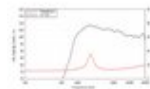

LAVOCE DF10.101LE 1" Compression Driver, Ferrite Magnet

15 W AES, 8 ohms, 106 dB, 1500 - 20000 Hz

Art. No.: 12602729

GTIN:

List price: 29.63 €

incl. 19% VAT.

Features:

- For further information about this product, please refer to the Data Sheet under "Downloads"

Package contents

- 1 x speaker

Logistic

Technical specifications:

Power:	Program: 30W Rated: 15W AES
Frequency range:	1500 - 20000 Hz
Sensitivity:	106 dB
Impedance:	8 ohms
Speaker:	Compression tweeter highs 1" with ferrit magnet Diaphragmmaterial: PEEK (H.T. polymer) Voice coil compression tweeter highs 1"
Weight:	0,47 kg