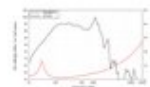

LAVOCE SAN216.00iP 21" Subwoofer Neodymium Magnet Aluminium Basket Driver
2500 W AES, 1 ohms, 99 dB, 35 - 1000 Hz

GTIN: 4026397706079

List price: 1581.51 €

incl. 19% VAT.

Features:

- For further information about this product, please refer to the Data Sheet under "Downloads"

Package contents

- 1 x speaker

Logistic

EAN / GTIN: 4026397706079

Weight: 26,00 kg

Length: 0.58 m

Width: 0.58 m

Height: 0.31 m

Technical specifications:

Power:	Program: 5000W Rated: 2500W AES
Frequency range:	35 - 1000 Hz
Sensitivity:	99 dB
Impedance:	1 ohms
Speaker:	Woofer 21" with neodymium magnet Basket material: aluminum Voice coil woofer in/out wound 6"
Weight:	23,10 kg