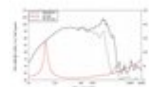

LAVOCE WAN123.01 12" Subwoofer Neodymium Magnet Aluminium Basket Driver
500 W RMS, 8 ohms, 99 dB, 40 - 2000 Hz

GTIN: 4026397706031

List price: 296.31 €

incl. 19% VAT.

Features:

- For further information about this product, please refer to the Data Sheet under "Downloads"

Package contents

- 1 x speaker

Logistic

EAN / GTIN: 4026397706031

Weight: 6,55 kg

Length: 0.37 m

Width: 0.35 m

Height: 0.20 m

Technical specifications:

Power:	Program: 1000W Rated: 500W RMS
Frequency range:	40 - 2000 Hz
Sensitivity:	99 dB
Impedance:	8 ohms
Speaker:	Woofer 12" with neodymium magnet Basket material: aluminum Conematerial: cardboard/paper Voice coil lows 3"
Weight:	4,90 kg