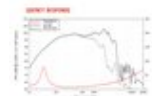

LAVOCE WAN153.01 15" Subwoofer Neodymium Magnet Aluminium Basket Driver 602828
600 W RMS, 8 ohms, 100 dB, 40 - 2000 Hz

GTIN:

List price: 343.91 €

incl. 19% VAT.

Features:

- For further information about this product, please refer to the Data Sheet under "Downloads"

Package contents

- 1 x speaker

Logistic

Technical specifications:

Power:	Program: 1200W Rated: 600W RMS
Frequency range:	40 - 2000 Hz
Sensitivity:	100 dB
Impedance:	8 ohms
Speaker:	Woofer 15" with neodymium magnet Basket material: aluminum Voice coil lows 3"
Weight:	6,15 kg