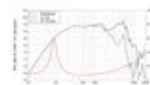

LAVOCE WSF061.52-16 6.5" Woofer, Ferrite, Magnet, Steel Basket Driver

Art. No.: 12602926

125 W AES, 16 ohms, 94,5 dB, 90 - 5000 Hz

GTIN: 4026397690118

List price: 41.53 €

incl. 19% VAT.

Features:

- For further information about this product, please refer to the Data Sheet under "Downloads"

Package contents

- 1 x speaker

Logistic

EAN / GTIN: 4026397690118

Weight: 17,75 kg

Length: 0.41 m

Width: 0.39 m

Height: 0.22 m

Technical specifications:

Power:	Program: 250W Rated: 125W AES
Frequency range:	90 - 5000 Hz
Sensitivity:	94,5 dB
Impedance:	16 ohms
Speaker:	Woofer 6,5" with ferrit magnet Basket material: steel Voice coil lows 1,5"
Weight:	1,95 kg