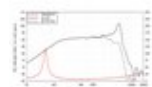

LAVOCE WAN061.80 6.5" Woofer, Neodyme Magnet, Aluminium Basket Driver No.: 12602928
200 W AES, 8 ohms, 93,5 dB, 60 - 5000 Hz

GTIN:

List price: 141.61 €

incl. 19% VAT.

Features:

- For further information about this product, please refer to the Data Sheet under "Downloads"

Package contents

- 1 x speaker

Logistic

Technical specifications:

| | |
|------------------|--|
| Power: | Program: 400W Rated: 200W AES |
| Frequency range: | 60 - 5000 Hz |
| Sensitivity: | 93,5 dB |
| Impedance: | 8 ohms |
| Speaker: | Midrange speaker 6,5" with neodymium magnet Basket material: aluminum Voice coil midrange speaker 1,8" |
| Weight: | 1,19 kg |