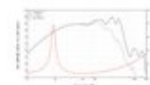

LAVOCE WAN082.01 8" Woofer, Neodyme Magnet, Aluminium Basket Driver Art. No.: 12602932
200 W AES, 8 ohms, 96 dB, 80 - 5000 Hz

GTIN: 4026397685077

List price: 189.21 €

incl. 19% VAT.

Features:

- For further information about this product, please refer to the Data Sheet under "Downloads"

Package contents

- 1 x speaker

Logistic

EAN / GTIN: 4026397685077

Weight: 2,90 kg

Length: 0.27 m

Width: 0.27 m

Height: 0.14 m

Technical specifications:

Power:	Program: 400W Rated: 200W AES
Frequency range:	80 - 5000 Hz
Sensitivity:	96 dB
Impedance:	8 ohms
Speaker:	Woofer 8" with neodymium magnet Basket material: aluminum Voice coil lows 2"
Weight:	2,30 kg