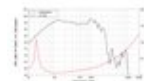

**LAVOCE SAN215.30 21" Subwoofer Neodymium Magnet, Aluminium Basket Driver** 602953  
2000 W AES, 8 ohms, 97,6 dB, 30 - 1000 Hz

GTIN:

**List price: 879.41 €**

incl. 19% VAT.

**Features:**

- For further information about this product, please refer to the Data Sheet under "Downloads"

**Package contents**

- 1 x device

**Logistic**

**Technical specifications:**

Power:	Program: 4000W Rated: 2000W AES
Frequency range:	30 - 1000 Hz
Sensitivity:	97,6 dB
Impedance:	8 ohms
Speaker:	Woofer 21" with neodymium magnet Basket material: aluminum Voice coil lows 5,3"
Weight:	17,00 kg