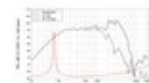

**LAVOCE WSF101.70G 10" Guitar Woofer, Ferrite Magnet, Steel Basket Driver** Art. No.: 12602965  
60 W AES, 8 ohms, 98 dB, 100 - 6000 Hz GTIN: 4026397685107

**List price: 67.83 €**  
incl. 19% VAT.

**Features:**

- For further information about this product, please refer to the Data Sheet under "Downloads"

**Technical specifications:**

Power:	Program: 120W Rated: 60W AES
Frequency range:	100 - 6000 Hz
Sensitivity:	98 dB
Impedance:	8 ohms
Speaker material:	Steel
Weight:	2,40 kg