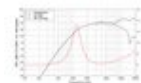

LAVOCE TN131.00 1.3" Soft Dome Tweeter, Neodymium Magnet

15 W AES, 8 ohms, 92 dB, 1250 - 30000 Hz

Art. No.: 12603111

GTIN: 4026397631104

List price: 20.11 €

incl. 19% VAT.

Features:

- For further information about this product, please refer to the Data Sheet under "Downloads"

Technical specifications:

Power:	Program: 30W Rated: 15W AES
Frequency range:	1250 - 30000 Hz
Sensitivity:	92 dB
Impedance:	8 ohms
Speaker:	Dome tweeter 1,35" with neodymium magnet
Weight:	0,08 kg

Logistic