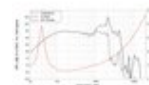

LAVOCE LBASS12-15 12" Bass Guitar Woofer, Ferrite Magnet Steel Basket Driver 2603212
100 W AES, 8 ohms, 96 dB, 40 - 4000 Hz

GTIN: 4026397638196

List price: 74.85 €

incl. 19% VAT.

Features:

- For further information about this product, please refer to the Data Sheet under "Downloads"

Technical specifications:

Power:	Program: 200W Rated: 100W AES
Frequency range:	40 - 4000 Hz
Sensitivity:	96 dB
Impedance:	8 ohms
Speaker:	Woofer 12" with ferrit magnet Basket material: steel Voice coil lows 1,5"
Type of speaker:	Bass guitar speaker
Weight:	2,88 kg