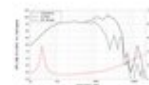

LAVOCE FBASS15-20 15" Bass Guitar Woofer, Ferrite Magnet Steel Basket Driver 2603216
200 W AES, 8 ohms, 98 dB, 40 - 4000 Hz

GTIN: 4026397632804

List price: 118.88 €

incl. 19% VAT.

Features:

- For further information about this product, please refer to the Data Sheet under "Downloads"

Technical specifications:

Power:	Program: 400W Rated: 200W AES
Frequency range:	40 - 4000 Hz
Sensitivity:	98 dB
Impedance:	8 ohms
Speaker:	Woofer 15" with ferrit magnet Basket material: steel Voice coil lows 2"
Type of speaker:	Bass guitar speaker
Weight:	4,10 kg