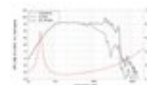

LAVOCE NBASS15-30 15" Bass Guitar Woofer, Neodymium Magnet Steel Basket Driver
400 W AES, 8 ohms, 98 dB, 40 - 4000 Hz

GTIN: 4026397632736

List price: 248.71 €

incl. 19% VAT.

Features:

- For further information about this product, please refer to the Data Sheet under "Downloads"

Technical specifications:

Power:	Program: 800W Rated: 400W AES
Frequency range:	40 - 4000 Hz
Sensitivity:	98 dB
Impedance:	8 ohms
Speaker:	Woofer 15" with neodymium magnet Basket material: steel Voice coil lows 2"
Type of speaker:	Bass guitar speaker
Weight:	3,90 kg

Logistic

EAN / GTIN: 4026397632736
Weight: 4,75 kg
Length: 0.61 m
Width: 0.42 m
Height: 0.32 m