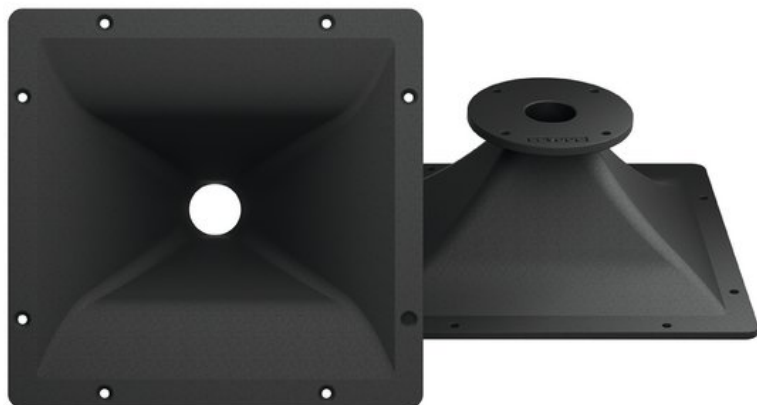

LAVOCE HD1403 1.4" Aluminum Horn

80° x 60° beam angle, 280 mm x 270 mm

Art. No.: 12603321

GTIN:

List price: 76.76 €

incl. 19% VAT.

Features:

- For further information about this product, please refer to the Data Sheet under "Downloads"

Package contents

- 1 x device

Logistic

Technical specifications:

Dimensions:

Width: 28 cm

Depth: 11,4 cm

Height: 27 cm

Weight:

1,45 kg