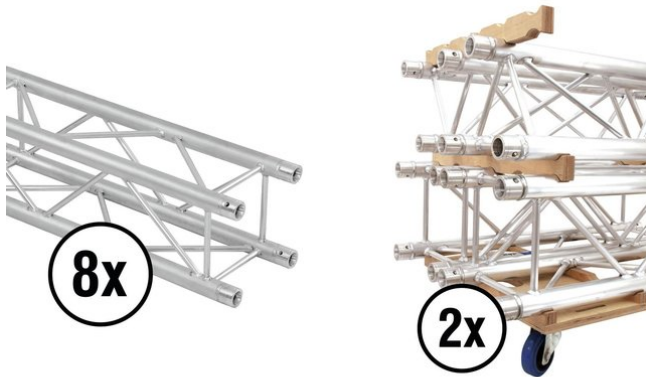

alutruss

Set QUADLOCK QL-ET34-2000 + Truss Transport Board

Art. No.: 20000088
GTIN: 4026397583229

List price: 3152.31 €
incl. 19% VAT.

All rights reserved. Subject to change without notice. Errors and omissions excepted.
Illustration only. Actual item may differ from photo.

alutruss

Set QUADLOCK QL-ET34-2000 + Truss Transport Board

Art. No.: 20000088
GTIN: 4026397583229

Features:

ALUTRUS QUADLOCK QL-ET34-2000 4-way Cross Beam

- 4-point truss system
- Strong EN-AW 6082 alloy for high loads
 - High-quality aluminum-tubes with 50 mm in diameter
 - Low weight
 - Distance center - center: 240 mm
 - Easy installation
 - Trusspipe: 50 mm
 - Made in Europe
 - For application areas such as: Theater; Trade fair and shop fitting; clubs/dancing school
 - For further information about this product, please refer to the Data Sheet under "Downloads"
- Package contents
- 1 x connection set

ALUTRUS Truss Transport Board Combo for 3 Wheels

- Transport cart for QUADLOCK and TRILOCK truss elements
- Practical transport cart made of multiplex wood
 - Suitable for QUADLOCK and TRILOCK truss elements with 290 mm
 - Quick and secure stacking with optional stacking ridges
 - Cut-outs for safety bands for safe transport of the truss elements
 - Grip hole
 - 12 borings for mounting castors (optional)
 - The combination of 2 transport carts and 10 stacking ridges allows transport of 12 truss elements (recommended maximum load)
 - Made in Germany

ROADINGER Swivel Castor 100mm BLUE WHEEL light blue

- 100 mm swivel castor
- Double ball race
 - Housing made of steel, zinc-plated
 - Roller race hub bearing
 - Replaceable bolt-on wheel
 - Carrying capacity: 450 kg per set (4 castors)
 - Made in Germany
 - For further information about this product, please refer to the Data Sheet under "Downloads"