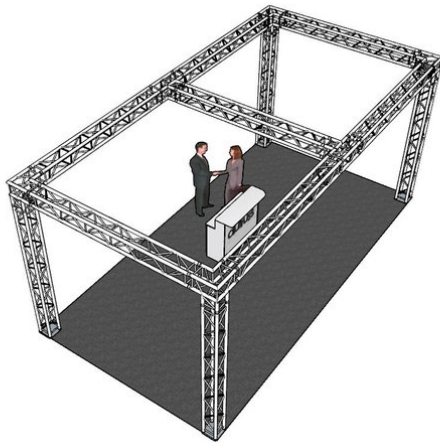

alutruss

Truss Set QUADLOCK 6082 rectangle 7.71x4x3.5m (WxDxH)

Art. No.: 20000377
GTIN: 4026397340204

List price: 8209.81 €
incl. 19% VAT.

All rights reserved. Subject to change without notice. Errors and omissions excepted.
Illustration only. Actual item may differ from photo.

alutruss

Truss Set QUADLOCK 6082 rectangle 7.71x4x3.5m (WxDxH)

Art. No.: 20000377
GTIN: 4026397340204

Features:

ALUTRUS QUADLOCK 6082-3000 4-way Cross Beam

- 4-point truss system
- Strong EN-AW 6082 alloy for high loads
 - High-quality aluminum-tubes with 50 mm in diameter
 - Low weight
 - Distance center - center: 240 mm
 - Easy installation
 - Trusspipe: 50 mm
 - TÜV Süd certified
 - For application areas such as: Theater; Trade fair and shop fitting; clubs/dancing school
 - For further information about this product, please refer to the Data Sheet under "Downloads"
- Package contents
- 1 x connection set

ALUTRUS QUADLOCK 6082L-30 3-way Corner 90°

4-point truss system

- Strong EN-AW 6082 alloy for high loads
 - High-quality aluminum-tubes with 50 mm in diameter
 - Low weight
 - Distance center - center: 240 mm
 - Easy installation
 - Trusspipe: 50 mm
 - Made in Europe
 - For application areas such as: Theater; Trade fair and shop fitting; clubs/dancing school
- Package contents
- 2 x connection set

ALUTRUS QUADLOCK 6082T-35 3-way T-Piece

4-point truss system

- Strong EN-AW 6082 alloy for high loads
 - High-quality aluminum-tubes with 50 mm in diameter
 - Low weight
 - Distance center - center: 240 mm
 - Easy installation
 - Trusspipe: 50 mm
 - Made in Europe
 - For application areas such as: Theater; Trade fair and shop fitting; clubs/dancing school
- Package contents
- 2 x connection set