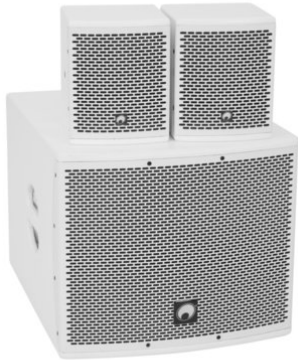

## Set MOLLY-12A Subwoofer active + 2x MOLLY-6 Top 8 ohms, white

Art. No.: 20000728  
GTIN: 4026397680478

**List price: 891.31 €**  
incl. 19% VAT.

## Set MOLLY-12A Subwoofer active + 2x MOLLY-6 Top 8 ohms, white

Art. No.: 20000728  
GTIN: 4026397680478

#### OMNITRONIC MOLLY-12A Subwoofer active white

- Active 12" subwoofer with DSP and Bluetooth
- 12" bassreflex subwoofer with DSP and 700 watts RMS power
  - Flexibly extendable with MOLLY-6 satellites for 2.1 and 4.1 configurations
  - DSP-controlled class D amplifier (500 W + 2 x 100 W)
  - Separate volume control for subwoofer and satellites
  - Stereo/mono selection
  - Digital signal processor
  - Control via Bluetooth
  - For application areas such as: Mobile djs / entertainer; Trade fair and shop fitting; installation; home entertainment; restaurants, bars and hotels; product presentations and lectures
  - White metal grille with acoustic foam
  - 2 Rugged carrying handles
  - DSP presets: FLAT; DJ; LIVE; VOICE