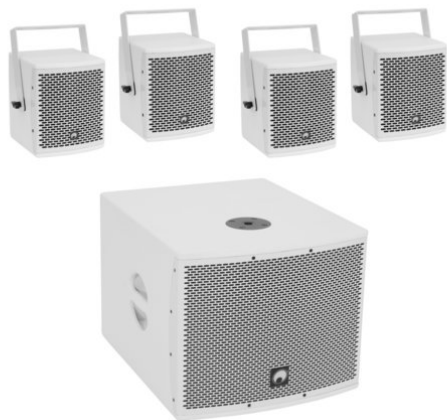

## Set MOLLY-12A Subwoofer active + 4x MOLLY-6 Top 8 ohms, white

Art. No.: 20000758  
GTIN: 4026397684391

**List price: 1129.31 €**  
incl. 19% VAT.

## Set MOLLY-12A Subwoofer active + 4x MOLLY-6 Top 8 ohms, white

Art. No.: 20000758  
GTIN: 4026397684391

#### OMNITRONIC MOLLY-12A Subwoofer active white

Active 12" subwoofer with DSP and Bluetooth

- 12" bassreflex subwoofer with DSP and 700 watts RMS power
- Flexibly extendable with MOLLY-6 satellites for 2.1 and 4.1 configurations
- DSP-controlled class D amplifier (500 W + 2 x 100 W)
- Separate volume control for subwoofer and satellites
- Stereo/mono selection
- Digital signal processor
- Control via Bluetooth
- For application areas such as: Mobile djs / entertainer; Trade fair and shop fitting; installation; home entertainment; restaurants, bars and hotels; product presentations and lectures
- White metal grille with acoustic foam
- 2 Rugged carrying handles
- DSP presets: FLAT; DJ; LIVE; VOICE