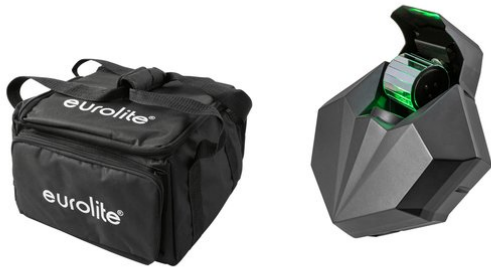

eurolite®

Set LED CAT-80 Beam Effect + Soft Bag

Art. No.: 20000988

GTIN: 4026397728248

List price: 415.31 €
incl. 19% VAT.

All rights reserved. Subject to change without notice. Errors and omissions excepted.
Illustration only. Actual item may differ from photo.

eurolite®

Set LED CAT-80 Beam Effect + Soft Bag

Art. No.: 20000988

GTIN: 4026397728248

Features:

EUROLITE LED CAT-80 Beam Effect

LED beam effect with cold white 80 W COB LED and gobo wheel

- 3 different motion axes
- Rotating faceted mirror inside
- Rotating and swiveling mirror cylinder
- Generates countless moving patterns in the room
- 1 powerful LED 80 W COB (chip-on-board) cold white (CW)
- Gobo wheel with static gobos; focus manual
- Dimmer electronic
- Mirror cylinder effect; strobe effect
- Gobo wheel with static gobos, 9 color gobos and open
- The device is cooled by cooling fan
- Preprogrammed in Light´J; Light Captain; EASY SHOW 2; EASY SHOW 3
- Flicker-free
- OLED display