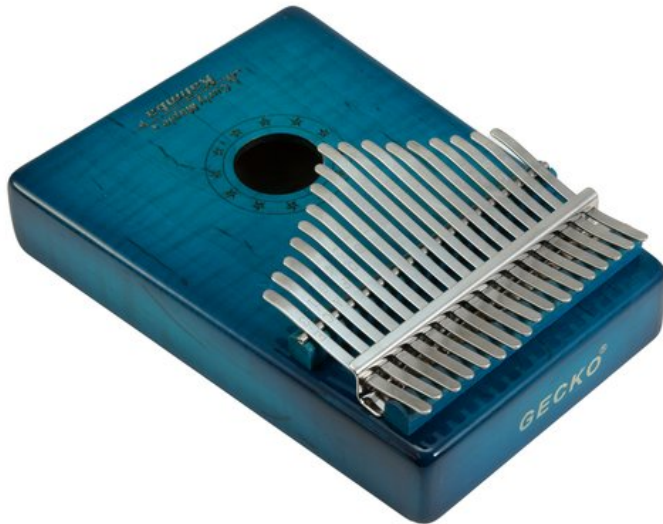

DIMAVERY KL-6 Kalimba,17 C, blue

Kalimba with wooden body and sound hole

Art. No.: 26051620

GTIN: 4026397690484

List price: 70.21 €

incl. 19% VAT.

Features:

- Key: C major
- 17 tines

Package contents

- 1 x instrument, 1 x mallet, 1 x user manual, 1 x polishing cloth, 1 x bag

Logistic

EAN / GTIN: 4026397690484

Weight: 0,87 kg

Length: 0.23 m

Width: 0.19 m

Height: 0.07 m

Technical specifications:

Color: Blue

Weight: 0,72 kg