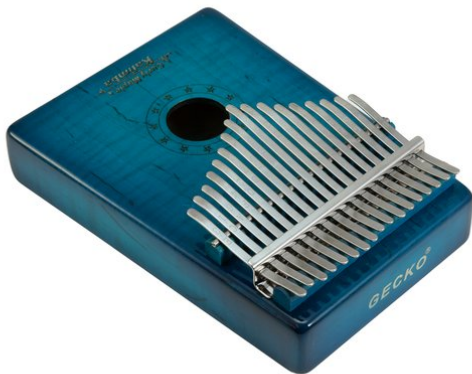

## KL-6 Kalimba,17 C, blue

Kalimba with wooden body and sound hole

**Art. No.: 26051620**

GTIN: 4026397690484

**List price: 70.21 €**  
incl. 19% VAT.

## KL-6 Kalimba,17 C, blue

Kalimba with wooden body and sound hole

**Art. No.: 26051620**

GTIN: 4026397690484

### Features:

---

- Key: C major
  - 17 tines
- Package contents
- 1 x instrument, 1 x mallet, 1 x user manual, 1 x polishing cloth, 1 x bag