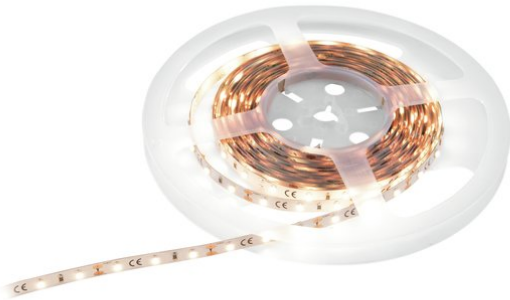

## LED Strip 300 5m 3528 3000K 24V Constant Current

Flexible LED strip with a CRI >90 and 24 V constant current

**Art. No.: 50530105**

GTIN: 4026397631128

**List price: 71.28 €**  
incl. 19% VAT.

All rights reserved. Subject to change without notice. Errors and omissions excepted.  
Illustration only. Actual item may differ from photo.

## LED Strip 300 5m 3528 3000K 24V Constant Current

Flexible LED strip with a CRI >90 and 24 V constant current

**Art. No.: 50530105**

GTIN: 4026397631128

### Features:

---

- Flexible LED strip for decorative lighting
- Constant current technology for high efficiency, durability and homogeneous light distribution
- Greater lengths do not lead to light fall-off and do not require multiple feeders
- High-grade components and a solid construction guarantee a long service life and excellent color rendering
- Can be cut into segments of variable size
- Self-adhesive rear side
- Supplied on a plastic reel
- Power cable, straight and flexible plug connectors available as accessories
- Dimmable
- 300 powerful LEDs SMD 3528 warm white (WW)
- Control via accessory
- Very high color rendering index (CRI)
- Silent operation