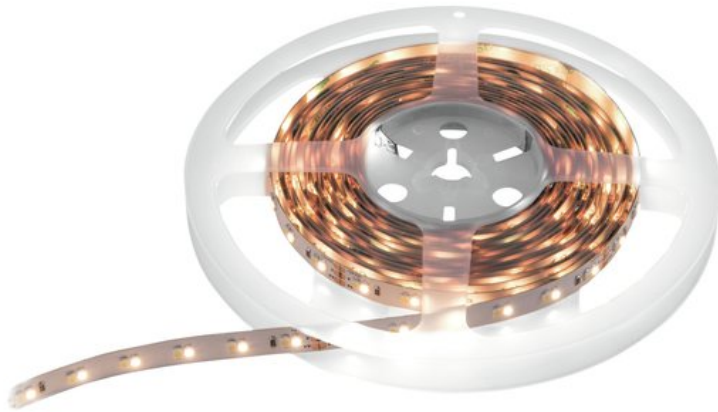

EUROLITE LED Strip 600 5m 3528 2700+5700K 24V

Flexible LED strip, warm white and cold white, CRI >90

Art. No.: 50530115

GTIN: 4026397631234

EUROLITE LED STRIP 600 5m 3528 2700+5700K 24V

List price: 53.43 €

incl. 19% VAT.

Features:

- Flexible LED strip for decorative lighting
- High-grade components and a solid construction guarantee a long service life and excellent color rendering
- Mixed LED layout for homogeneous light distribution
- Can be cut into segments of variable size
- Self-adhesive rear side
- Supplied on a plastic reel
- Power cable, straight and flexible plug connectors available as accessories
- 600 powerful LEDs SMD 3528 2in1 BCL CW/WW (homogenous color mix)
- Control via accessory
- Very high color rendering index (CRI)
- For application areas such as: Trade fair and shop fitting; clubs/dancing school; installation; restaurants, bars and hotels
- Silent operation

Logistic

EAN / GTIN: 4026397631234

Weight: 0,14 kg

Length: 0.02 m

Width: 0.02 m

Height: 0.00 m

Technical specifications:

Power supply:	24V DC 1700 mA
Power consumption:	Max. 48 W
IP classification:	IP20
Protection class:	Protection class III
Power connection:	Fixed supply cord with open wires

LED type:	600 x SMD 3528 2in1 BCL CW/WW (homogenous color mix)
Control:	Accessory
Standing/fixation:	Self adhesive
Color temperature:	2700K; 5700K
Color rendering index (CRI):	95 Ra
Lamps/meter:	120 pc/pcs
Power/meter:	9,6 W
Lamps/tube:	600 pc/pcs
Lamp distance:	8 mm
Cutting mark:	10 cm
Luminous flux (Lumen) per meter:	900 lm/m
Housing color:	White
Dimensions:	Length: 500 cm Width: 1 cm Height: 0,2 cm
Weight:	0,13 kg
Noise classification:	Class 0 (no noise at all)
Energy efficiency class (A - G):	G