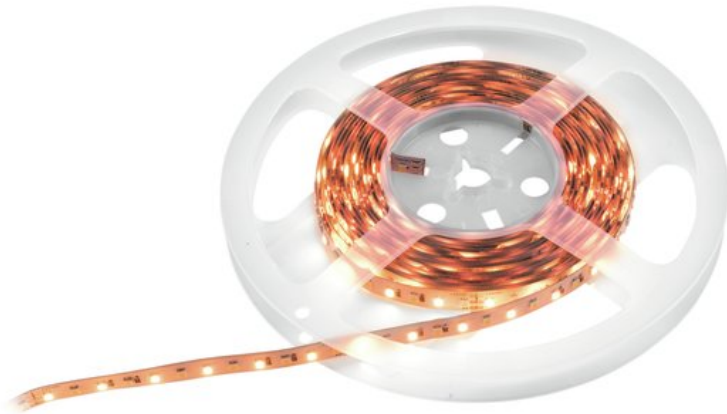

EUROLITE LED Strip 600 5m 2835 1800+5700K 24V

Flexible LED strip, extra warm white and cold white, CRI >90

Art. No.: 50530130

GTIN: 4026397631258

List price: 71.28 €

incl. 19% VAT.

Features:

- Flexible LED strip for decorative lighting
- High-grade components and a solid construction guarantee a long service life and excellent color rendering
- High efficiency and durability
- Can be cut into segments of variable size
- Self-adhesive rear side
- Supplied on a plastic reel
- Power cable, straight and flexible plug connectors available as accessories
- 600 powerful LEDs SMD 2835 2in1 BCL CW/WW (homogenous color mix)
- Control via accessory
- Very high color rendering index (CRI)
- For application areas such as: Trade fair and shop fitting; clubs/dancing school; installation; restaurants, bars and hotels
- Silent operation

Logistic

EAN / GTIN: 4026397631258

Weight: 0,14 kg

Length: 0.02 m

Width: 0.02 m

Height: 0.00 m

Technical specifications:

Power supply:	24V DC 4150 mA
Power consumption:	Max. 100 W
IP classification:	IP20
Protection class:	Protection class III
Power connection:	Fixed supply cord with open wires

Cable length:	Approx. 0,15 m
LED type:	600 x SMD 2835 2in1 BCL CW/WW (homogenous color mix)
Control:	Accessory
Standing/fixation:	Self adhesive
Color temperature:	1800K; 5700K
Color rendering index (CRI):	95 Ra
Lamps/meter:	120 pc/pcs
Power/meter:	20 W
Lamps/tube:	600 pc/pcs
Lamp distance:	8 mm
Cutting mark:	10 cm
Luminous flux (Lumen) per meter:	868 lm/m
Housing color:	White
Dimensions:	Length: 500 cm Width: 1 cm Height: 0,12 cm
Weight:	0,13 kg
Noise classification:	Class 0 (no noise at all)
Energy efficiency class (A - G):	G