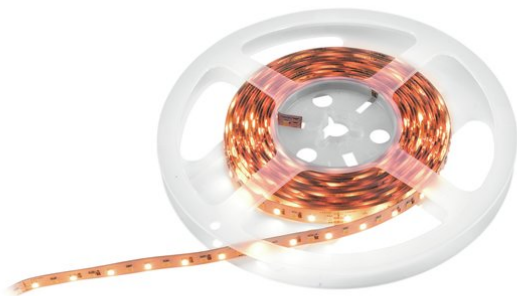

eurolite®

LED Strip 600 5m 2835 1800+5700K 24V

Flexible LED strip, extra warm white and cold white, CRI
>90

Art. No.: 50530130

GTIN: 4026397631258

List price: 71.28 €
incl. 19% VAT.

All rights reserved. Subject to change without notice. Errors and omissions excepted.
Illustration only. Actual item may differ from photo.

eurolite®

LED Strip 600 5m 2835 1800+5700K 24V

Flexible LED strip, extra warm white and cold white, CRI
>90

Art. No.: 50530130

GTIN: 4026397631258

Features:

- Flexible LED strip for decorative lighting
- High-grade components and a solid construction guarantee a long service life and excellent color rendering
- High efficiency and durability
- Can be cut into segments of variable size
- Self-adhesive rear side
- Supplied on a plastic reel
- Power cable, straight and flexible plug connectors available as accessories
- 600 powerful LEDs SMD 2835 2in1 BCL CW/WW (homogenous color mix)
- Control via accessory
- Very high color rendering index (CRI)
- For application areas such as: Trade fair and shop fitting; clubs/dancing school; installation; restaurants, bars and hotels
- Silent operation