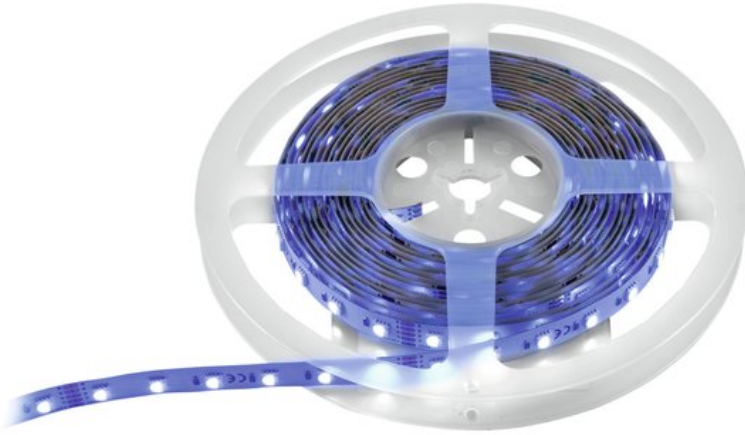

## EUROLITE LED Strip 300 5m RGBWW 24V

Flexible LED strip with RGB and warm white LEDs

Art. No.: 50530141

GTIN: 4026397631333

**List price: 106.98 €**

incl. 19% VAT.

### Features:

- Flexible LED strip for decorative lighting
- High-grade components and a solid construction guarantee a long service life and excellent color rendering
- Can be cut into segments of variable size
- Self-adhesive rear side
- Supplied on a plastic reel
- Power cable, straight and flexible plug connectors available as accessories
- 300 powerful LEDs SMD 5050 4in1 QCL RGB/WW (homogenous color mix)
- Control via system controller
- Good color rendering index (CRI)
- For application areas such as: Trade fair and shop fitting; clubs/dancing school; installation; restaurants, bars and hotels
- Silent operation

#### Package contents

- 1 x illuminant, 1 x user manual

|                                  |  |
|----------------------------------|--|
| Cable length:                    | Approx. 0,15 m   |
| LED type:                        | 300 x SMD 5050 4in1 QCL RGB/WW<br>(homogenous color mix) |
| Control:                         | System controller  |
| Standing/fixation:               | Self adhesive  |
| Color rendering index (CRI):     | 82 Ra  |
| Lamps/meter:                     | 60 pc/pcs  |
| Power/meter:                     | 13,4 W   |
| Lamps/tube:                      | 300 pc/pcs   |
| Lamp distance:                   | 16 mm  |
| Cutting mark:                    | 10 cm  |
| Housing color:                   | White  |
| Dimensions:                      | Length: 500 cm<br>Width: 1,2 cm<br>Height: 0,2 cm        |
| Weight:                          | 0,15 kg  |
| Noise classification:            | Class 0 (no noise at all)                                |
| Energy efficiency class (A - G): | G  |